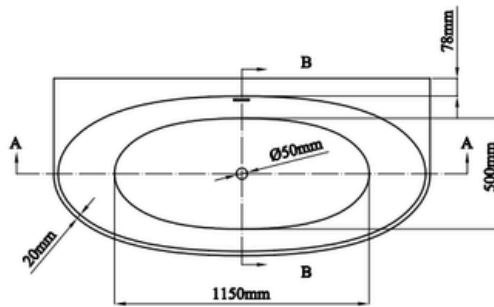

RANGE : FRANZ

MODEL : TORONTO

CODE : 1665227

DETAILS

Style - **Back To Wall**

Colour - **Matte White**

Overflow - Yes - Slot Style

Length - 1700mm

Height - 585mm

Width - 800mm

FEATURES

- Integrated Overflow Slot 80mm x 6mm
- Modern Design
- Centre Waste for Dual End Seating
- Thin 20mm Edge
- Requires 40mm Overflow Waste
- Adjustable Levelling Feet
- Open back for easy installation