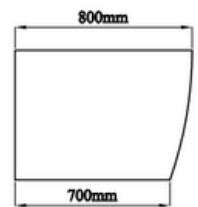

RANGE : FRANZ

MODEL : TORONTO

CODE : 1665227

DETAILS

Style - **Back To Wall**

Colour - **Matte White**

Overflow - Yes - Slot Style

Length - 1700mm

Height - 585mm

Width - 800mm

FEATURES

- Integrated Overflow Slot 80mm x 6mm
- Modern Design
- Centre Waste for Dual End Seating
- Thin 20mm Edge
- Requires 40mm Overflow Waste
- Adjustable Levelling Feet
- Open back for easy installation