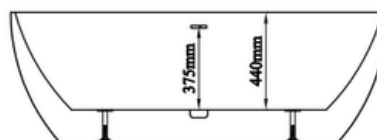

SECTION A-A

WARRANTY

*Conditions Apply
Refer cobandpen.com.au
for full details

ISSUE DATE
16.6.26

Disclaimer: Products in this specification manual must by regulation be installed by licensed and registered trade people. The manufacturer/distributor reserves the right to vary specifications or delete models from their range without prior notification. Dimensions and set-outs listed are correct at time of publication however the manufacturer/distributor takes no responsibility for printing errors. Have actual item onsite before commencing any works Allow +/- variations to the measurements listed here Tapware & Wastes for display only

cobandpen.com.au