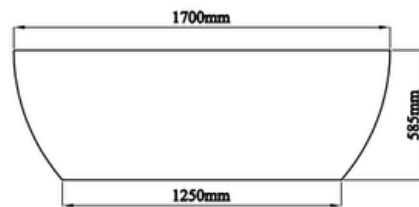

RANGE : FRANZ

MODEL : TORONTO

CODE : 1665227

DETAILS

Style - **Back To Wall**

Colour - **Matte White**

Overflow - Yes - Slot Style

Length - 1700mm

Height - 585mm

Width - 800mm

FEATURES

- Integrated Overflow Slot 80mm x 6mm
- Modern Design
- Centre Waste for Dual End Seating
- Thin 20mm Edge
- Requires 40mm Overflow Waste
- Adjustable Levelling Feet
- Open back for easy installation