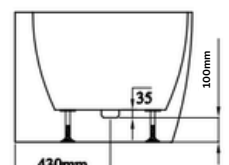

Height - 585mm

Width - 800mm

FEATURES

- Integrated Overflow Slot 80mm x 6mm
- Modern Design
- Centre Waste for Dual End Seating
- Thin 20mm Edge
- Requires 40mm Overflow Waste
- Adjustable Levelling Feet
- Open back for easy installation

SECTION A-A

SECTION B-B

WARRANTY

*Conditions Apply
Refer cobandpen.com.au
for full details

ISSUE DATE
16.6.26

Disclaimer: Products in this specification manual must by regulation be installed by licensed and registered trade people. The manufacturer/distributor reserves the right to vary specifications or delete models from their range without prior notification. Dimensions and set-outs listed are correct at time of publication however the manufacturer/distributor takes no responsibility for printing errors. Have actual item onsite before commencing any works Allow +/- variations to the measurements listed here Tapware & Wastes for display only