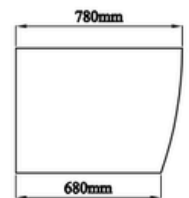

## DETAILS

Style - **Back To Wall**

Colour - **Matte White**

Overflow - Yes - Slot Style

Length - 1500mm

Height - 585mm

Width - 780mm

## FEATURES

- Integrated Overflow Slot 80mm x 6mm
- Modern Design
- Centre Waste for Dual End Seating
- Thin 20mm Edge
- Requires 40mm Overflow Waste
- Adjustable Levelling Feet

SECTION A-A

SECTION B-B