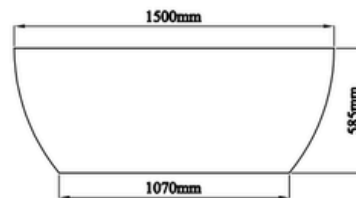

## DETAILS

Style - **Back To Wall**

Colour - **Matte White**

Overflow - Yes - Slot Style

Length - 1500mm

Height - 585mm

Width - 780mm

## FEATURES

- Integrated Overflow Slot 80mm x 6mm
- Modern Design
- Centre Waste for Dual End Seating
- Thin 20mm Edge
- Requires 40mm Overflow Waste
- Adjustable Levelling Feet

SECTION A-A

SECTION B-B