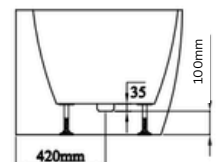

## DETAILS

Style - **Back To Wall**

Colour - **Matte White**

Overflow - Yes - Slot Style

Length - 1500mm

Height - 585mm

Width - 780mm

## FEATURES

- Integrated Overflow Slot 80mm x 6mm
- Modern Design
- Centre Waste for Dual End Seating
- Thin 20mm Edge
- Requires 40mm Overflow Waste
- Adjustable Levelling Feet

SECTION A-A

SECTION B-B