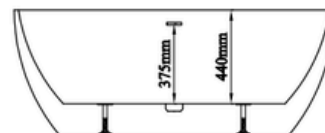

## DETAILS

Style - **Back To Wall**

Colour - **Matte White**

Overflow - Yes - Slot Style

Length - 1500mm

Height - 585mm

Width - 780mm

## FEATURES

- Integrated Overflow Slot 80mm x 6mm
- Modern Design
- Centre Waste for Dual End Seating
- Thin 20mm Edge
- Requires 40mm Overflow Waste
- Adjustable Levelling Feet

SECTION A-A

SECTION B-B