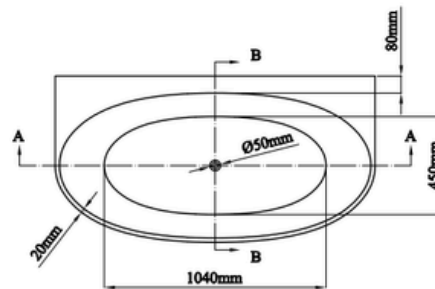

## DETAILS

Style - **Back To Wall**

Colour - **Matte White**

Overflow - Yes - Slot Style

Length - 1500mm

Height - 585mm

Width - 780mm

## FEATURES

- Integrated Overflow Slot 80mm x 6mm
- Modern Design
- Centre Waste for Dual End Seating
- Thin 20mm Edge
- Requires 40mm Overflow Waste
- Adjustable Levelling Feet

SECTION A-A

SECTION B-B