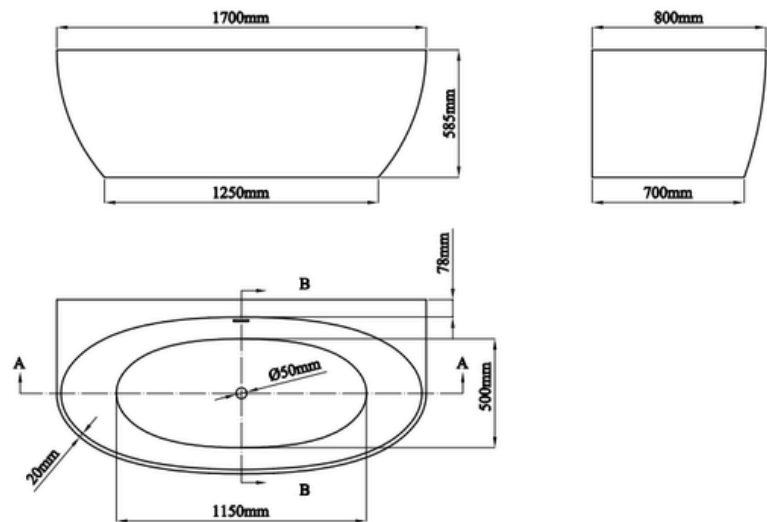

Colour - **White**

Overflow - Yes - Slot Style

Length - 1700mm

Height - 585mm

Width - 800mm

FEATURES

- Integrated Overflow Slot 80mm x 6mm
- Modern Design
- Centre Waste for Dual End Seating
- Thin 20mm Edge
- Requires 40mm Overflow Waste
- Adjustable Levelling Feet
- Open Back for easy installation

SECTION A-A

SECTION B-B

WARRANTY

*Conditions Apply
Refer cobandpen.com.au
for full details

ISSUE DATE
16.6.26

Disclaimer: Products in this specification manual must by regulation be installed by licensed and registered trade people. The manufacturer/distributor reserves the right to vary specifications or delete models from their range without prior notification. Dimensions and set-outs listed are correct at time of publication however the manufacturer/distributor takes no responsibility for printing errors. Have actual item onsite before commencing any works Allow +/- variations to the measurements listed here Tapware & Wastes for display only