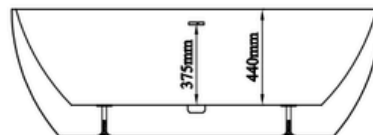

WARRANTY

*Conditions Apply
Refer cobandpen.com.au
for full details

ISSUE DATE
16.6.26

Disclaimer: Products in this specification manual must by regulation be installed by licensed and registered trade people. The manufacturer/distributor reserves the right to vary specifications or delete models from their range without prior notification. Dimensions and set-outs listed are correct at time of publication however the manufacturer/distributor takes no responsibility for printing errors. Have actual item onsite before commencing any works Allow +/- variations to the measurements listed here Tapware & Wastes for display only