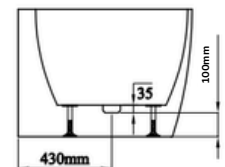

Colour - **White**

Overflow - Yes - Slot Style

Length - 1700mm

Height - 585mm

Width - 800mm

FEATURES

- Integrated Overflow Slot 80mm x 6mm
- Modern Design
- Centre Waste for Dual End Seating
- Thin 20mm Edge
- Requires 40mm Overflow Waste
- Adjustable Levelling Feet
- Open Back for easy installation

SECTION A-A

SECTION B-B

WARRANTY

*Conditions Apply
Refer cobandpen.com.au
for full details

ISSUE DATE
16.6.26

Disclaimer: Products in this specification manual must by regulation be installed by licensed and registered trade people. The manufacturer/distributor reserves the right to vary specifications or delete models from their range without prior notification. Dimensions and set-outs listed are correct at time of publication however the manufacturer/distributor takes no responsibility for printing errors. Have actual item onsite before commencing any works Allow +/- variations to the measurements listed here Tapware & Wastes for display only