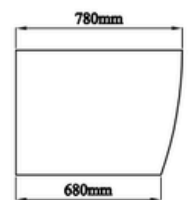

## DETAILS

Style - **Back To Wall**

Colour - **White**

Overflow - Yes - Slot Style

Length - 1500mm

Height - 585mm

Width - 780mm

## FEATURES

- Integrated Overflow Slot 80mm x 6mm
- Modern Design
- Centre Waste for Dual End Seating
- Thin 20mm Edge
- Requires 40mm Overflow Waste
- Adjustable Levelling Feet
- Open back for easy installation