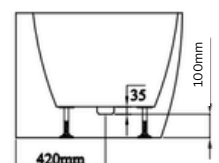

SECTION B-B

WARRANTY

*Conditions Apply
Refer cobandpen.com.au
for full details

ISSUE DATE
16.6.26

Disclaimer: Products in this specification manual must by regulation be installed by licensed and registered trade people. The manufacturer/distributor reserves the right to vary specifications or delete models from their range without prior notification. Dimensions and set-outs listed are correct at time of publication however the manufacturer/distributor takes no responsibility for printing errors. Have actual item onsite before commencing any works Allow +/- variations to the measurements listed here Tapware & Wastes for display only