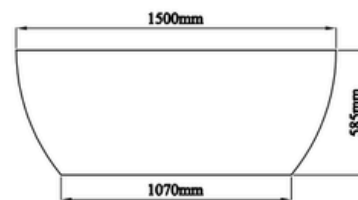

## DETAILS

Style - **Back To Wall**

Colour - **White**

Overflow - Yes - Slot Style

Length - 1500mm

Height - 585mm

Width - 780mm

## FEATURES

- Integrated Overflow Slot 80mm x 6mm
- Modern Design
- Centre Waste for Dual End Seating
- Thin 20mm Edge
- Requires 40mm Overflow Waste
- Adjustable Levelling Feet
- Open back for easy installation