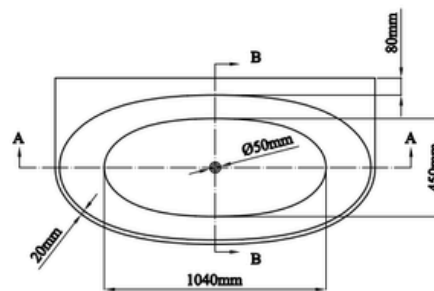

## DETAILS

Style - **Back To Wall**

Colour - **White**

Overflow - Yes - Slot Style

Length - 1500mm

Height - 585mm

Width - 780mm

## FEATURES

- Integrated Overflow Slot 80mm x 6mm
- Modern Design
- Centre Waste for Dual End Seating
- Thin 20mm Edge
- Requires 40mm Overflow Waste
- Adjustable Levelling Feet
- Open back for easy installation