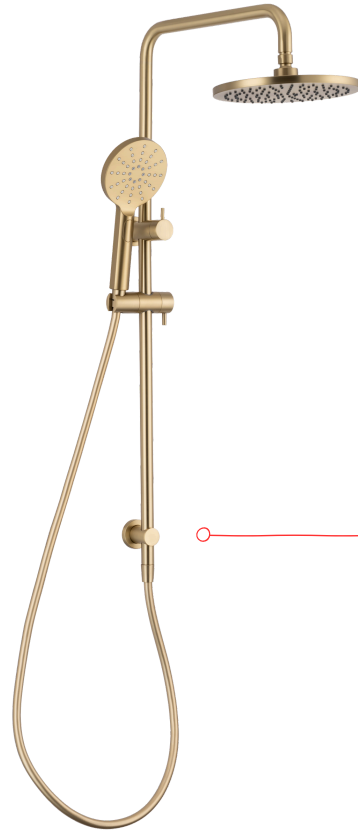

DETAILS

Style - **FULL COMBO SHOWER**

Colour - **Brushed Gold**

Mounting - Wall

Length - Long Rail

WELS - 3Star 9LPM

Complete with
Safety
Backflow Device

FEATURES

- Brass Body & Diverter
- 230mm Dia ABS Dumper Head
- PVC Smooth Feel Hose 1.5M
- 3 Function Handpiece
- Top Water Inlet
- Adjustable Brass Bottom Bracket
- PVD Finish
- Available in other colours

WARRANTY