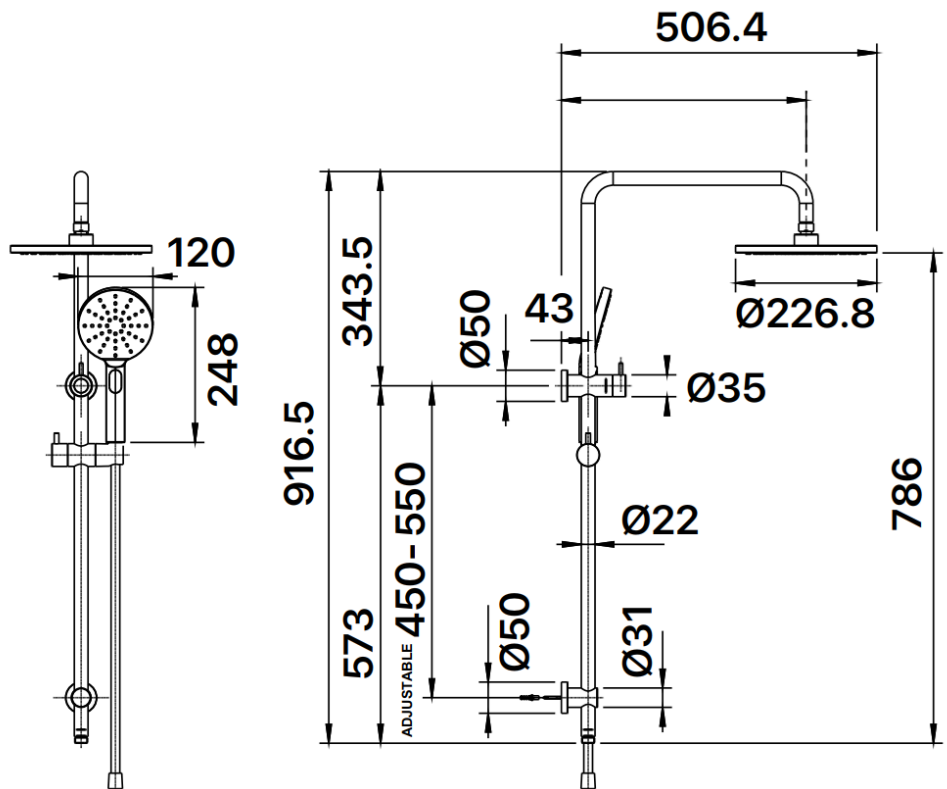

DETAILS

Style - **FULL COMBO SHOWER**

Colour - **Brushed Gold**

Mounting - Wall

Length - Long Rail

WELS - 3Star 9LPM

Complete with
Safety
Backflow Device

FEATURES

- Brass Body & Diverter
- 230mm Dia ABS Dumper Head
- PVC Smooth Feel Hose 1.5M
- 3 Function Handpiece
- Top Water Inlet
- Adjustable Brass Bottom Bracket
- PVD Finish
- Available in other colours

WARRANTY