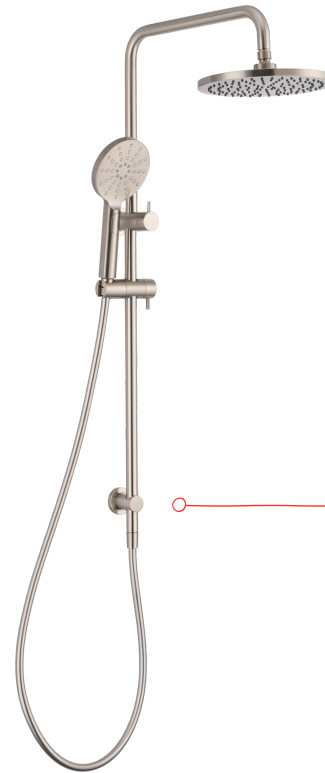

DETAILS

Style - **FULL COMBO SHOWER**

Colour - **Brushed Nickel**

Mounting - Wall

Length - Long Rail

WELS - 3Star 9LPM

Complete with
Safety
Backflow Device

FEATURES

- Brass Body & Diverter
- 230mm Dia ABS Dumper Head
- PVC Smooth Feel Hose 1.5M
- 3 Function Handpiece
- Top Water Inlet
- Adjustable Brass Bottom Bracket
- PVD Finish
- Available in other colours

WARRANTY