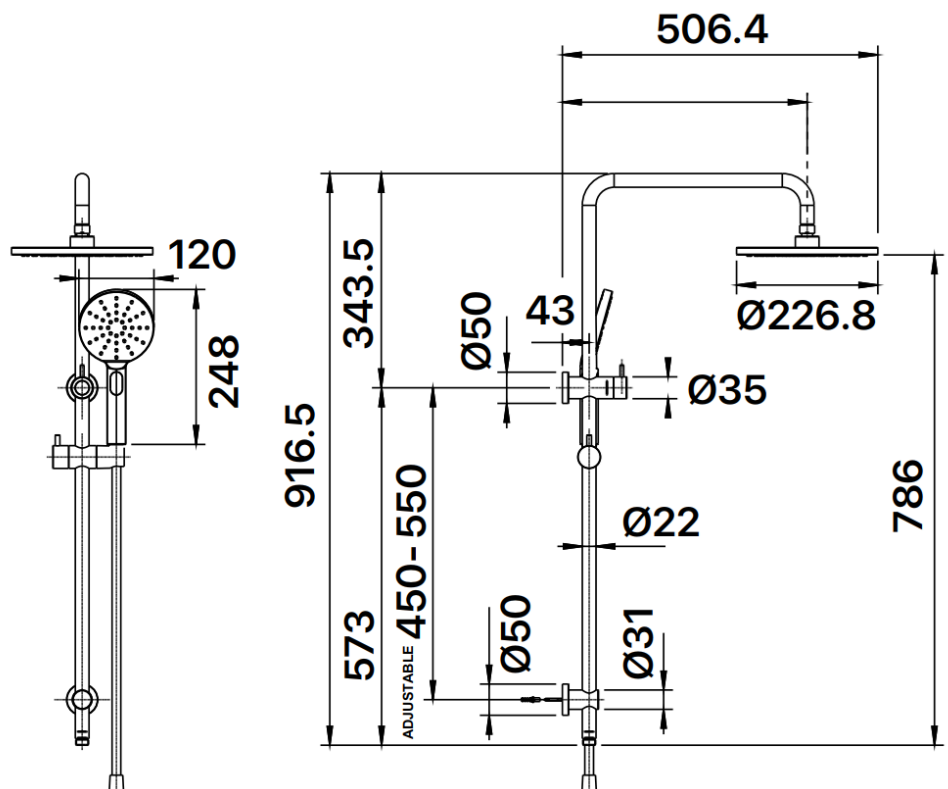

DETAILS

Style - **FULL COMBO SHOWER**

Colour - **Brushed Nickel**

Mounting - Wall

Length - Long Rail

WELS - 3Star 9LPM

Complete with
Safety
Backflow Device

FEATURES

- Brass Body & Diverter
- 230mm Dia ABS Dumper Head
- PVC Smooth Feel Hose 1.5M
- 3 Function Handpiece
- Top Water Inlet
- Adjustable Brass Bottom Bracket
- PVD Finish
- Available in other colours

WARRANTY