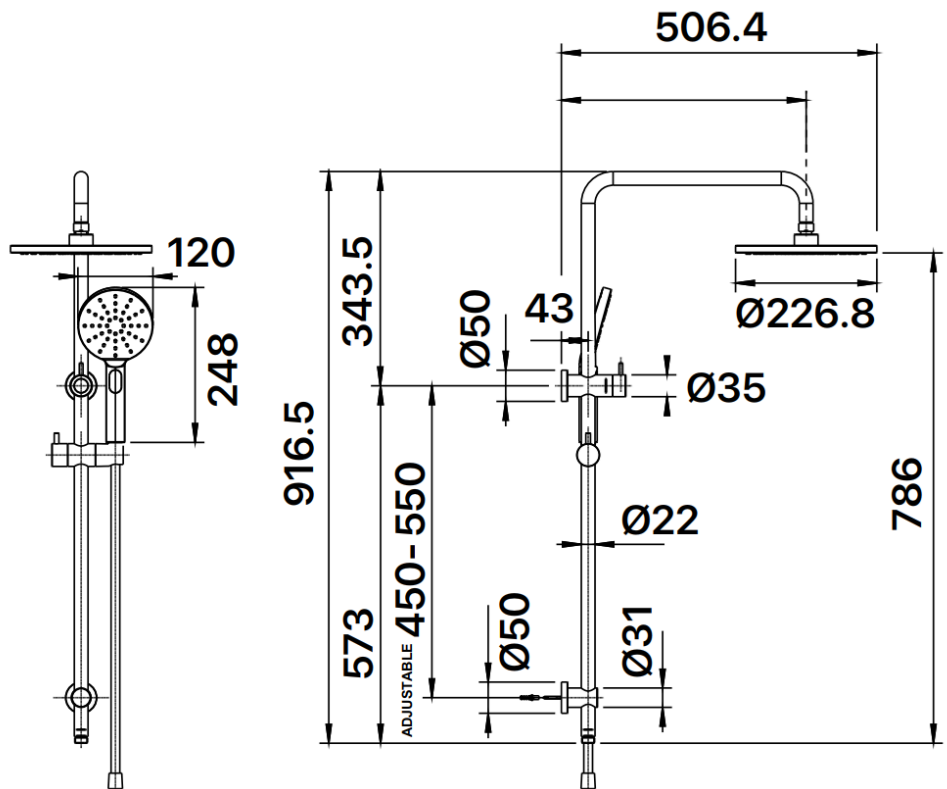

DETAILS

Style - **FULL COMBO SHOWER**

Colour - **Matte Black**

Mounting - Wall

Length - Long Rail

WELS - 3Star 9LPM

Complete with
Safety
Backflow Device

FEATURES

- Brass Body & Diverter
- 230mm Dia ABS Dumper Head
- PVC Smooth Feel Hose 1.5M
- 3 Function Handpiece
- Top Water Inlet
- Adjustable Brass Bottom Bracket
- Electroplated Finish
- Available in other colours