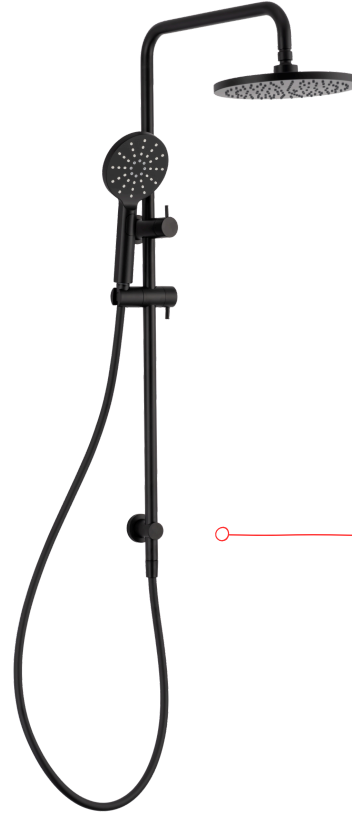

DETAILS

Style - **FULL COMBO SHOWER**

Colour - **Matte Black**

Mounting - Wall

Length - Long Rail

WELS - 3Star 9LPM

Complete with
Safety
Backflow Device

FEATURES

- Brass Body & Diverter
- 230mm Dia ABS Dumper Head
- PVC Smooth Feel Hose 1.5M
- 3 Function Handpiece
- Top Water Inlet
- Adjustable Brass Bottom Bracket
- Electroplated Finish
- Available in other colours