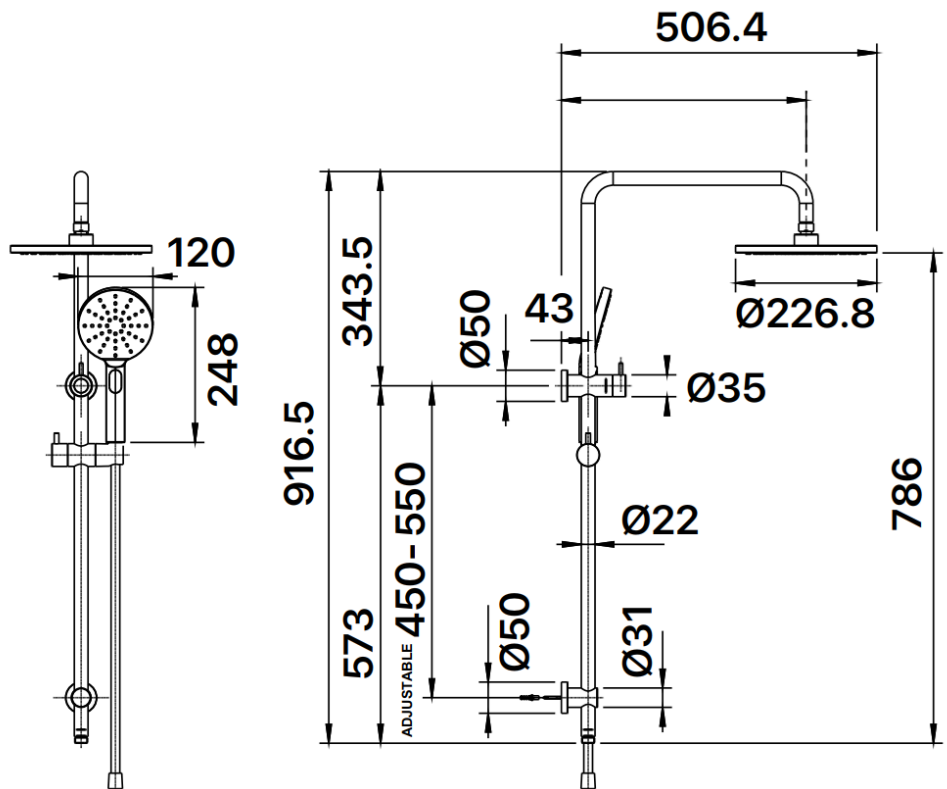

DETAILS

Style - **FULL COMBO SHOWER**

Colour - **Chrome**

Mounting - Wall

Length - Long Rail

WELS - 3Star 9LPM

Complete with
Safety
Backflow Device

FEATURES

- Brass Body & Diverter
- 230mm Dia ABS Dumper Head
- PVC Smooth Feel Hose 1.5M
- 3 Function Handpiece
- Top Water Inlet
- Adjustable Brass Bottom Bracket
- Available in other colours

WARRANTY

*Conditions Apply
Refer cobandpen.com.au
for full details