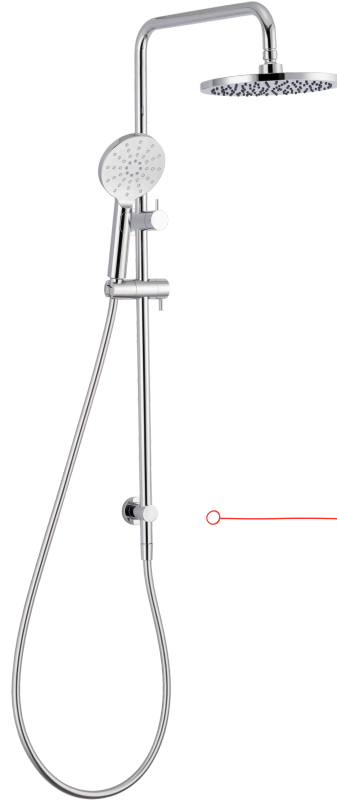

DETAILS

Style - **FULL COMBO SHOWER**

Colour - **Chrome**

Mounting - Wall

Length - Long Rail

WELS - 3Star 9LPM

Complete with
Safety
Backflow Device

FEATURES

- Brass Body & Diverter
- 230mm Dia ABS Dumper Head
- PVC Smooth Feel Hose 1.5M
- 3 Function Handpiece
- Top Water Inlet
- Adjustable Brass Bottom Bracket
- Available in other colours

WARRANTY

*Conditions Apply
Refer cobandpen.com.au
for full details