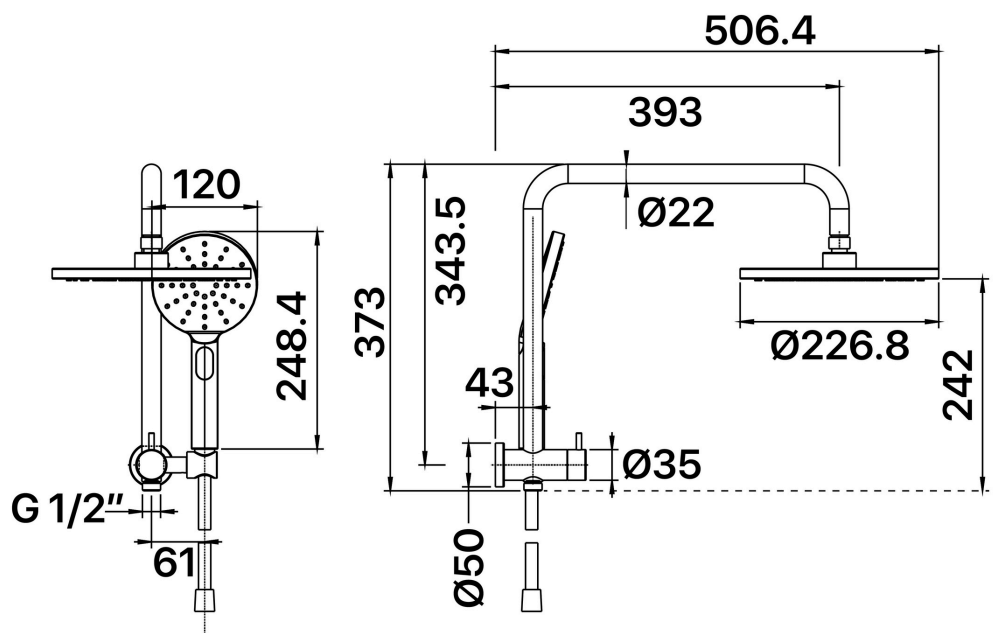

## DETAILS

Style - **TWIN SHOWER**

Colour - **Matte Black**

Mounting - Wall

Length - Short Rail

WELS - 3Star 8LPM

Complete with  
Safety  
Backflow Device

## FEATURES

- Brass Body & Diverter
- 230mm Dia ABS Dumper Head
- PVC Smooth Feel Hose 1.5M
- 3 Function Handpiece
- Electroplate Finish
- Available in Chrome also

## WARRANTY

\*Conditions Apply  
Refer [cobandpen.com.au](http://cobandpen.com.au)  
for full details

ISSUE DATE  
5.5.26

Disclaimer: Products in this specification manual must by regulation be installed by licensed and registered trade people. The manufacturer/distributor reserves the right to vary specifications or delete models from their range without prior notification. Dimensions and set-outs listed are correct at time of publication however the manufacturer/distributor takes no responsibility for printing errors. Have actual item onsite before commencing any works Allow +/- variations to the measurements listed here Tapware & Wastes for display only