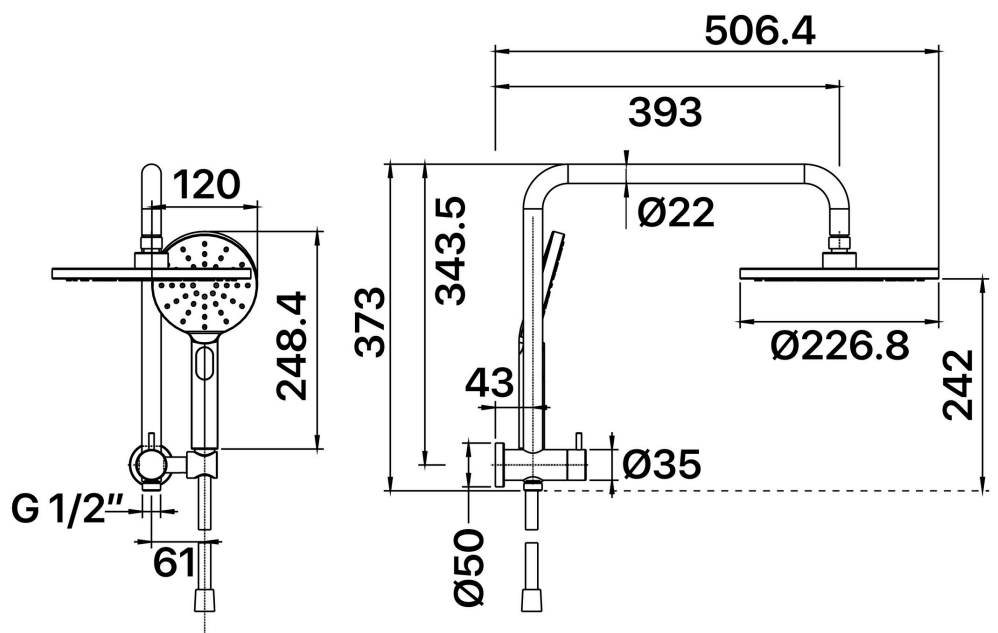

## DETAILS

Style - **TWIN SHOWER**

Colour - **Chrome**

Mounting - Wall

Length - Short Rail

WELS - 3Star 8LPM

Complete with  
Safety  
Backflow Device

## FEATURES

- Brass Body & Diverter
- 230mm Dia ABS Dumper Head
- PVC Smooth Feel Hose 1.5M
- 3 Function Handpiece
- Available in Matte Black also