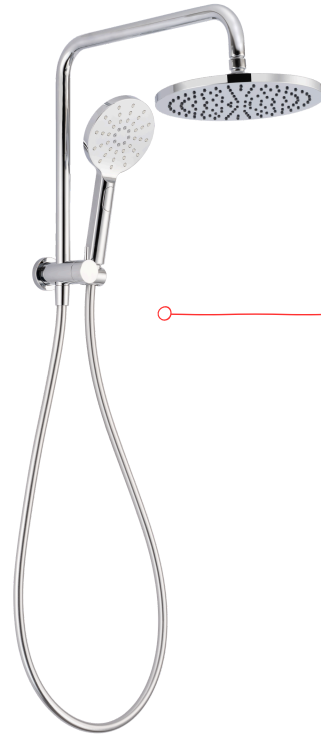

## DETAILS

Style - **TWIN SHOWER**

Colour - **Chrome**

Mounting - Wall

Length - Short Rail

WELS - 3Star 8LPM

Complete with  
Safety  
Backflow Device

## FEATURES

- Brass Body & Diverter
- 230mm Dia ABS Dumper Head
- PVC Smooth Feel Hose 1.5M
- 3 Function Handpiece
- Available in Matte Black also