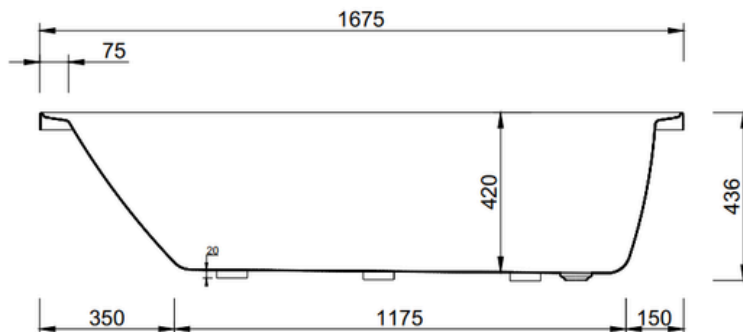

## DETAILS

Style - Inset, Drop In

Colour - White

Overflow - No

Length - 1675mm

Height - 435mm

Width - 745mm

## FEATURES

- Modern Design
- End Waste for Comfort Seating
- 4 Sided Tile Flange
- Requires 40mm Waste
- Self Supporting Moulded Feet