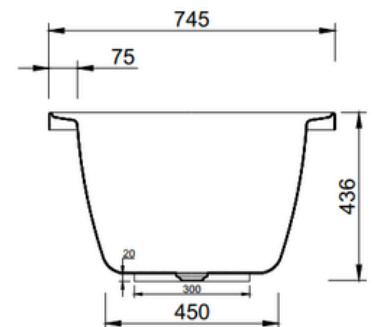

## DETAILS

Style - Inset, Drop In

Colour - White

Overflow - No

Length - 1675mm

Height - 435mm

Width - 745mm

## FEATURES

- Modern Design
- End Waste for Comfort Seating
- 4 Sided Tile Flange
- Requires 40mm Waste
- Self Supporting Moulded Feet