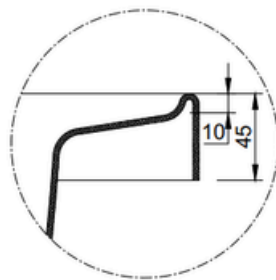

## DETAILS

Style - Inset, Drop In

Colour - White

Overflow - No

Length - 1675mm

Height - 435mm

Width - 745mm

## FEATURES

- Modern Design
- End Waste for Comfort Seating
- 4 Sided Tile Flange
- Requires 40mm Waste
- Self Supporting Moulded Feet