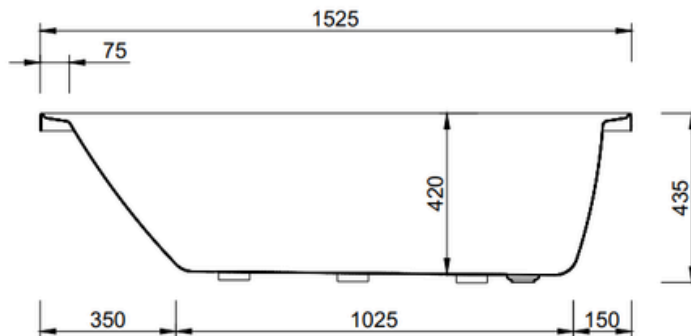

Length - 1525mm

Height - 435mm

Width - 745mm

FEATURES

- Modern Design
- End Waste for Comfort Seating
- 4 Sided Tile Flange
- Requires 40mm Waste
- Self Supporting Moulded Feet

WARRANTY

*Conditions Apply
Refer cobandpen.com.au
for full details

ISSUE DATE
1.12.2025

Disclaimer: Products in this specification manual must by regulation be installed by licensed and registered trade people. The manufacturer/distributor reserves the right to vary specifications or delete models from their range without prior notification. Dimensions and set-outs listed are correct at time of publication however the manufacturer/distributor takes no responsibility for printing errors. Have actual item onsite before commencing any works Allow +/- variations to the measurements listed here Tapware & Wastes for display only