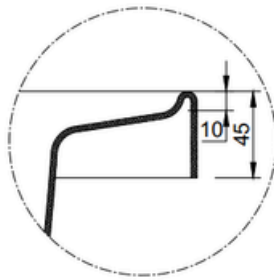

Length - 1525mm

Height - 435mm

Width - 745mm

FEATURES

- Modern Design
- End Waste for Comfort Seating
- 4 Sided Tile Flange
- Requires 40mm Waste
- Self Supporting Moulded Feet

WARRANTY

*Conditions Apply
Refer cobandpen.com.au
for full details

ISSUE DATE
1.12.2025

Disclaimer: Products in this specification manual must by regulation be installed by licensed and registered trade people. The manufacturer/distributor reserves the right to vary specifications or delete models from their range without prior notification. Dimensions and set-outs listed are correct at time of publication however the manufacturer/distributor takes no responsibility for printing errors. Have actual item onsite before commencing any works Allow +/- variations to the measurements listed here Tapware & Wastes for display only