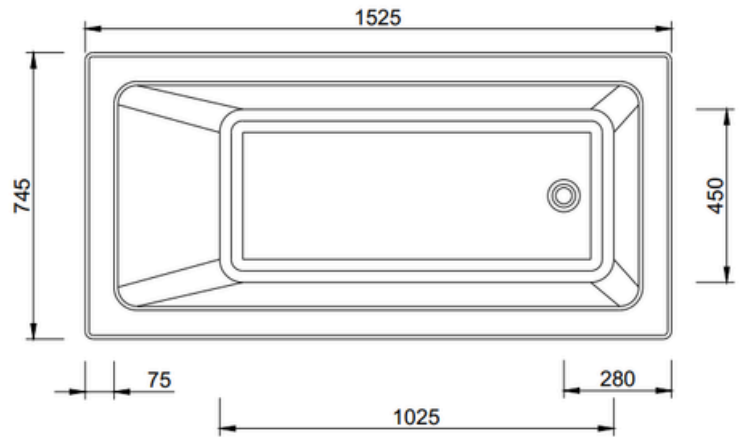

inset
installation

RANGE : FRANZ

MODEL : LUDLOW

CODE : 1661380

DETAILS

Style - Inset, Drop In

Colour - White

Overflow - No

Length - 1525mm

Height - 435mm

Width - 745mm

FEATURES

- Modern Design
- End Waste for Comfort Seating
- 4 Sided Tile Flange
- Requires 40mm Waste
- Self Supporting Moulded Feet

WARRANTY

*Conditions Apply
Refer cobandpen.com.au
for full details

ISSUE DATE
1.12.2025

Disclaimer: Products in this specification manual must by regulation be installed by licensed and registered trade people. The manufacturer/distributor reserves the right to vary specifications or delete models from their range without prior notification. Dimensions and set-outs listed are correct at time of publication however the manufacturer/distributor takes no responsibility for printing errors. Have actual item onsite before commencing any works Allow +/- variations to the measurements listed here Tapware & Wastes for display only