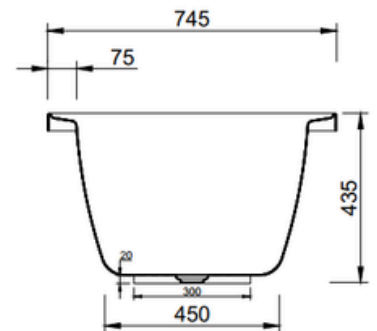

Length - 1525mm

Height - 435mm

Width - 745mm

FEATURES

- Modern Design
- End Waste for Comfort Seating
- 4 Sided Tile Flange
- Requires 40mm Waste
- Self Supporting Moulded Feet

WARRANTY

*Conditions Apply
Refer cobandpen.com.au
for full details

ISSUE DATE
1.12.2025

Disclaimer: Products in this specification manual must by regulation be installed by licensed and registered trade people. The manufacturer/distributor reserves the right to vary specifications or delete models from their range without prior notification. Dimensions and set-outs listed are correct at time of publication however the manufacturer/distributor takes no responsibility for printing errors. Have actual item onsite before commencing any works Allow +/- variations to the measurements listed here Tapware & Wastes for display only