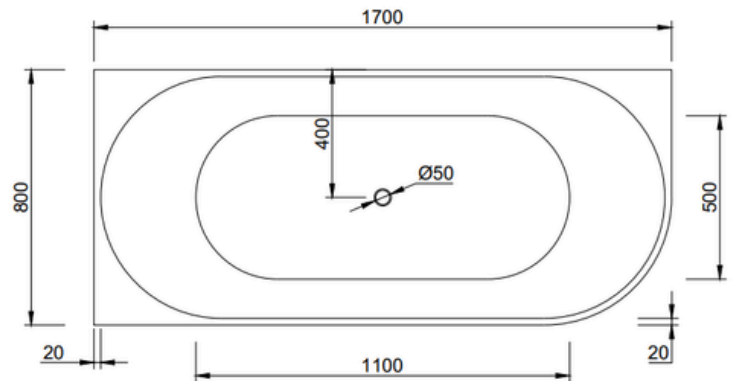

DETAILS

Style - **Left Hand** Corner

Colour - White

Overflow - Yes - Slot Style

Length - **1700mm**

Height - 600mm

Width - 800mm

FEATURES

- Integrated Overflow Slot 80mm x 6mm
- Modern Design
- Centre Waste for Dual End Seating
- Thin 20mm Edge
- Requires 40mm Overflow Waste
- Trap Clearance 130mm
- Adjustable Levelling Feet

WARRANTY

*Conditions Apply
Refer cobandpen.com.au
for full details

ISSUE DATE
2.3.26

Disclaimer: Products in this specification manual must by regulation be installed by licensed and registered trade people. The manufacturer/distributor reserves the right to vary specifications or delete models from their range without prior notification. Dimensions and set-outs listed are correct at time of publication however the manufacturer/distributor takes no responsibility for printing errors. Have actual item onsite before commencing any works Allow +/- variations to the measurements listed here Tapware & Wastes for display only