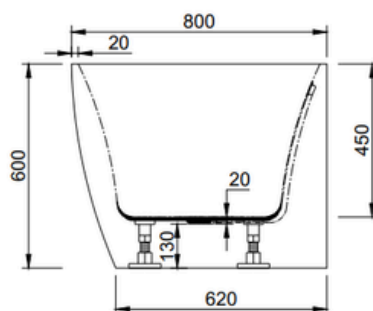

DETAILS

Style - **Left Hand** Corner

Colour - White

Overflow - Yes - Slot Style

Length - **1700mm**

Height - 600mm

Width - 800mm

FEATURES

- Integrated Overflow Slot 80mm x 6mm
- Modern Design
- Centre Waste for Dual End Seating
- Thin 20mm Edge
- Requires 40mm Overflow Waste
- Trap Clearance 130mm
- Adjustable Levelling Feet

WARRANTY

*Conditions Apply
Refer cobandpen.com.au
for full details

ISSUE DATE
2.3.26

Disclaimer: Products in this specification manual must by regulation be installed by licensed and registered trade people. The manufacturer/distributor reserves the right to vary specifications or delete models from their range without prior notification. Dimensions and set-outs listed are correct at time of publication however the manufacturer/distributor takes no responsibility for printing errors. Have actual item onsite before commencing any works Allow +/- variations to the measurements listed here Tapware & Wastes for display only