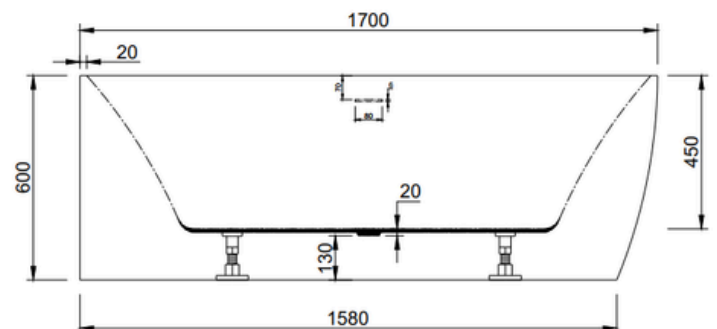

DETAILS

Style - **Left Hand** Corner

Colour - White

Overflow - Yes - Slot Style

Length - **1700mm**

Height - 600mm

Width - 800mm

FEATURES

- Integrated Overflow Slot 80mm x 6mm
- Modern Design
- Centre Waste for Dual End Seating
- Thin 20mm Edge
- Requires 40mm Overflow Waste
- Trap Clearance 130mm
- Adjustable Levelling Feet

WARRANTY

*Conditions Apply
Refer cobandpen.com.au
for full details

ISSUE DATE
2.3.26

Disclaimer: Products in this specification manual must by regulation be installed by licensed and registered trade people. The manufacturer/distributor reserves the right to vary specifications or delete models from their range without prior notification. Dimensions and set-outs listed are correct at time of publication however the manufacturer/distributor takes no responsibility for printing errors. Have actual item onsite before commencing any works Allow +/- variations to the measurements listed here Tapware & Wastes for display only