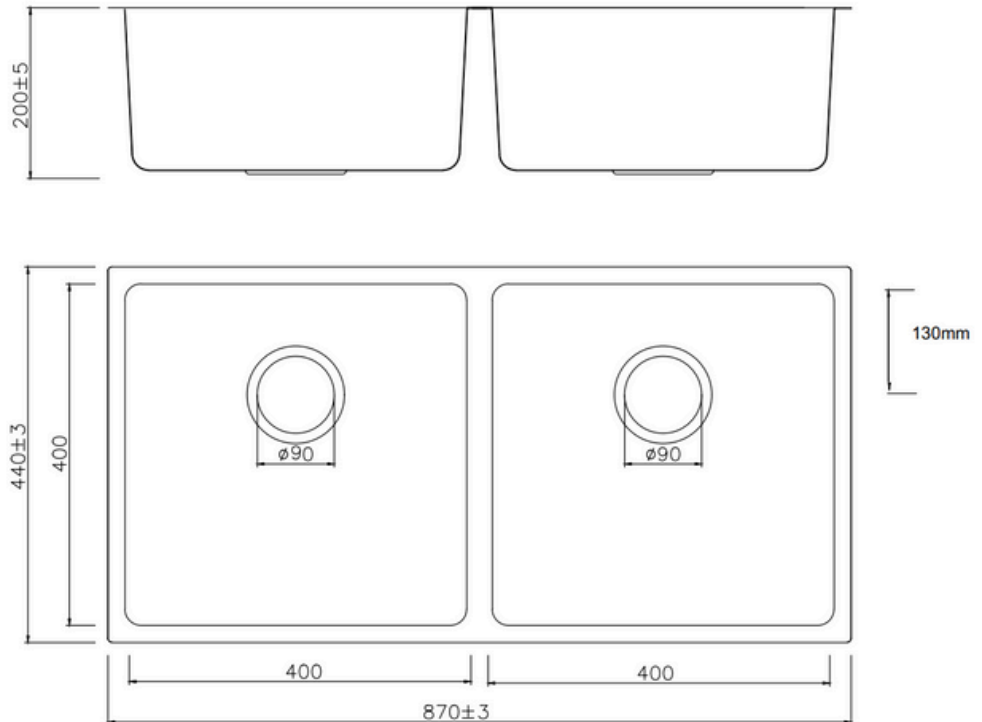

FEATURES

- R20 Radius Bowl Corners
- Modern internal design
- Noise Reducing Sound Absorbing Pads
- Thin Edged
- Rear Positioned Waste