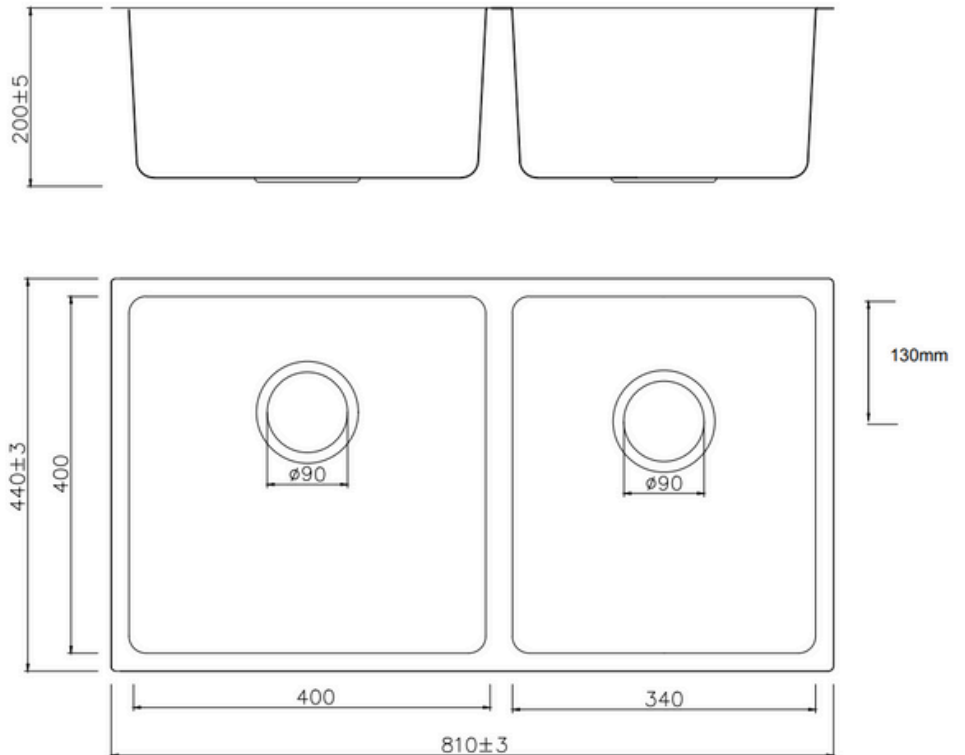

FEATURES

- R20 Radius Bowl Corners
- Modern internal design
- Noise Reducing Sound Absorbing Pads
- Thin Edged
- Rear Positioned Waste