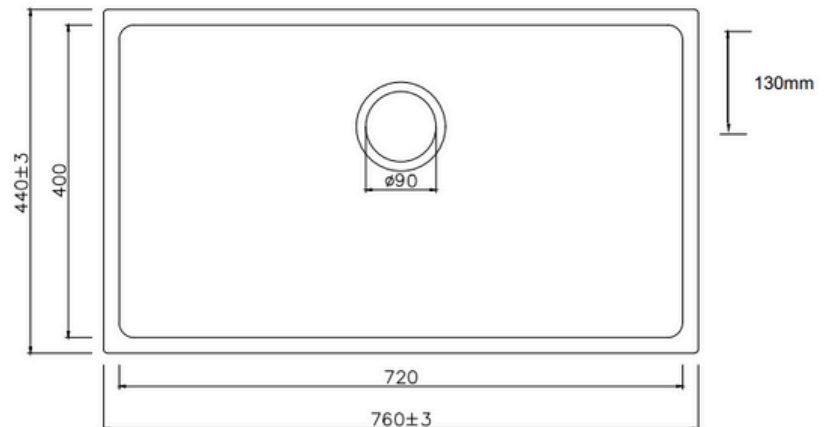

FEATURES

- R20 Radius Bowl Corners
- Modern internal design
- Noise Reducing Sound Absorbing Pads
- Thin Edged
- Rear Positioned Waste