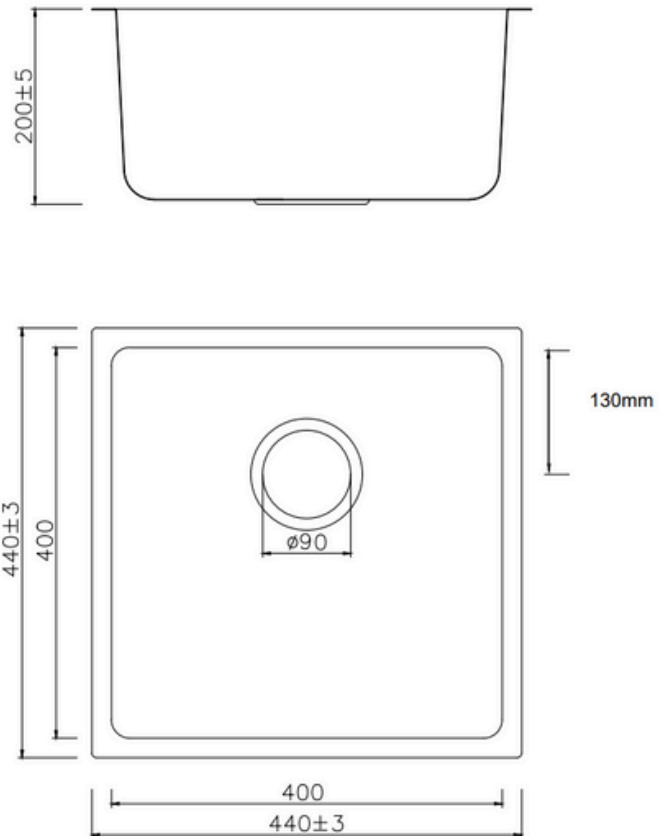

WARRANTY

ISSUE DATE
1.12.25

Disclaimer: Products in this specification manual must by regulation be installed by licensed and registered trade people. The manufacturer/distributor reserves the right to vary specifications or delete models from their range without prior notification. Dimensions and set-outs listed are correct at time of publication however the manufacturer/distributor takes no responsibility for printing errors. Have actual item onsite before commencing any works Allow +/- variations to the measurements listed here Tapware & Wastes for display only