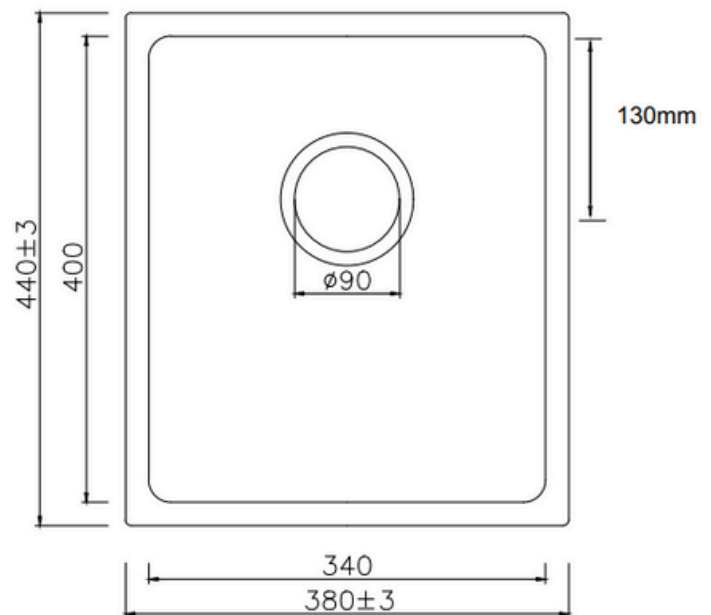

WARRANTY

ISSUE DATE
1.12.25

Disclaimer: Products in this specification manual must by regulation be installed by licensed and registered trade people. The manufacturer/distributor reserves the right to vary specifications or delete models from their range without prior notification. Dimensions and set-outs listed are correct at time of publication however the manufacturer/distributor takes no responsibility for printing errors. Have actual item onsite before commencing any works Allow +/- variations to the measurements listed here Tapware & Wastes for display only