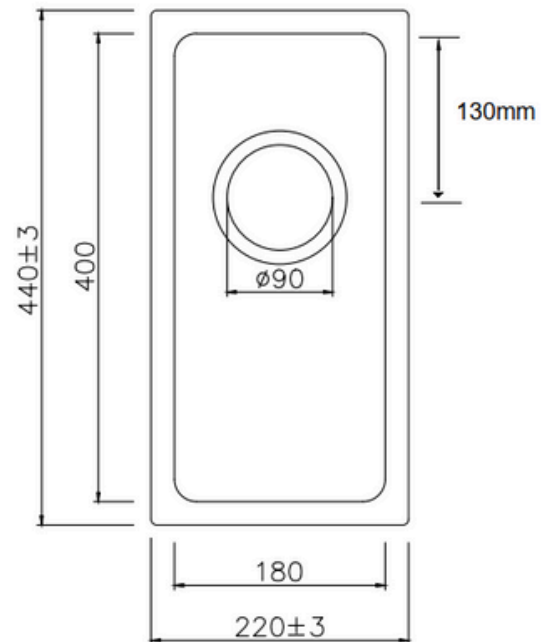

WARRANTY

ISSUE DATE
1.12.25

Disclaimer: Products in this specification manual must by regulation be installed by licensed and registered trade people. The manufacturer/distributor reserves the right to vary specifications or delete models from their range without prior notification. Dimensions and set-outs listed are correct at time of publication however the manufacturer/distributor takes no responsibility for printing errors. Have actual item onsite before commencing any works Allow +/- variations to the measurements listed here Tapware & Wastes for display only