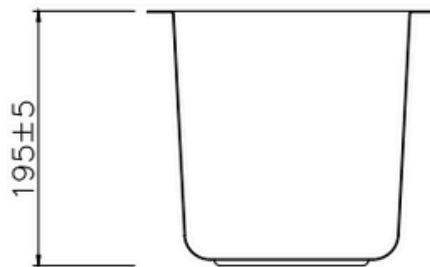

WARRANTY

ISSUE DATE
1.12.25

Disclaimer: Products in this specification manual must by regulation be installed by licensed and registered trade people. The manufacturer/distributor reserves the right to vary specifications or delete models from their range without prior notification. Dimensions and set-outs listed are correct at time of publication however the manufacturer/distributor takes no responsibility for printing errors. Have actual item onsite before commencing any works Allow +/- variations to the measurements listed here Tapware & Wastes for display only