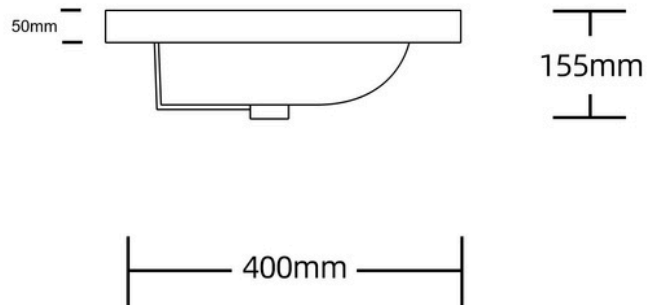

RANGE : ESSENCE

MODEL : EXPRESS

CODE : 1660545

DETAILS

Style - Semi Inset

Colour - Gloss White

Tap Hole - One

Size - 400mm Dia

Height - 50mm

FEATURES

- Overflow
- Modern Design
- Perfect for Tight Spaces

SECIFICATIONS

- Vitreous China
- Chrome Metal Overflow Ring
- Requires 32mm Overflow Plug & Waste

WARRANTY

*Conditions Apply

Refer cobandpen.com.au for full details

ISSUE DATE
6.11.25

cobandpen.com.au

Disclaimer: Products in this specification manual must by regulation be installed by licensed and registered trade people. The manufacturer/distributor reserves the right to vary specifications or delete models from their range without prior notification. Dimensions and set-outs listed are correct at time of publication however the manufacturer/distributor takes no responsibility for printing errors. Have actual item onsite before commencing any works Allow +/- variations to the measurements listed here Tapware & Wastes for display only