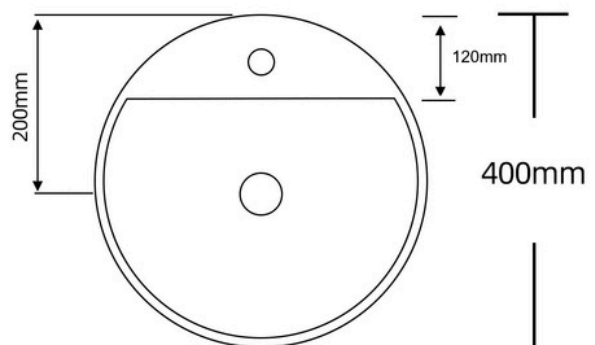

RANGE : ESSENCE

MODEL : EXPRESS

CODE : 1660545

DETAILS

Style - Semi Inset

Colour - Gloss White

Tap Hole - One

Size - 400mm Dia

Height - 50mm

FEATURES

- Overflow
- Modern Design
- Perfect for Tight Spaces

SECIFICATIONS

- Vitreous China
- Chrome Metal Overflow Ring
- Requires 32mm Overflow Plug & Waste

WARRANTY

*Conditions Apply

Refer cobandpen.com.au for full details

ISSUE DATE
6.11.25

cobandpen.com.au

Disclaimer: Products in this specification manual must by regulation be installed by licensed and registered trade people. The manufacturer/distributor reserves the right to vary specifications or delete models from their range without prior notification. Dimensions and set-outs listed are correct at time of publication however the manufacturer/distributor takes no responsibility for printing errors. Have actual item onsite before commencing any works Allow +/- variations to the measurements listed here Tapware & Wastes for display only