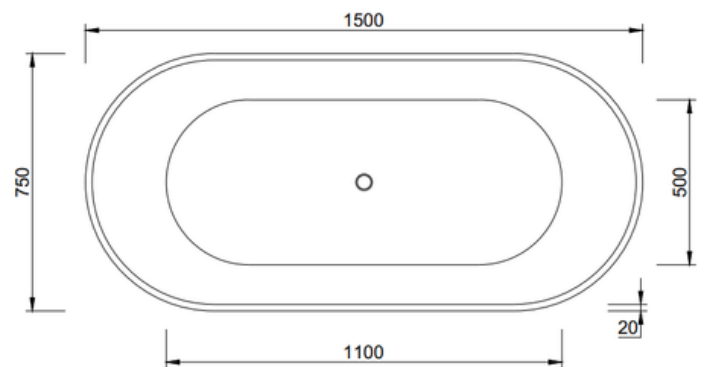

**DETAILS**

- Style - Oval Freestanding
- Colour - **Matte White**
- Overflow - Yes
- Length - 1500mm
- Height - 580mm
- Width - 750mm

**FEATURES**

- Integrated Overflow Slot 80mm x 6mm
- Modern Design
- Centre Waste for Dual End Seating
- Thin 20mm Edge
- Requires 40mm Overflow Waste
- Trap Clearance 120mm
- Adjustable Levelling Feet