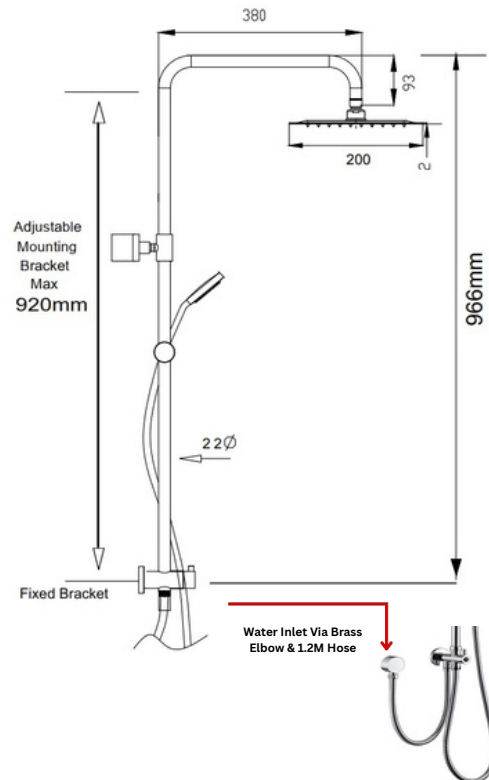

MODEL : WHISPER

CODE: 1661437

DETAILS

Style:	Full Rail Combo
Shower Head :	200mm Dia
Shower Head :	Brass
Easy Install :	Yes, water inlet is via flexi hose
Mounting :	Adjustable Top Mounting Bracket
Finish:	Chrome
WELS :	9 LPM 3 Star

FEATURES

- Flexi Hose Water Inlet
- Perfect for Renovation
- Suits bathroom upgrade

WARRANTY

*Conditions Apply
Refer cobandpen.com.au
for full details

ISSUE DATE
11.9.25

Disclaimer: Products in this specification manual must by regulation be installed by licensed and registered trade people. The manufacturer/distributor reserves the right to vary specifications or delete models from their range without prior notification. Dimensions and set-outs listed are correct at time of publication however the manufacturer/distributor takes no responsibility for printing errors. Have actual item onsite before commencing any works Allow +/- variations to the measurements listed here Tapware & Wastes for display only