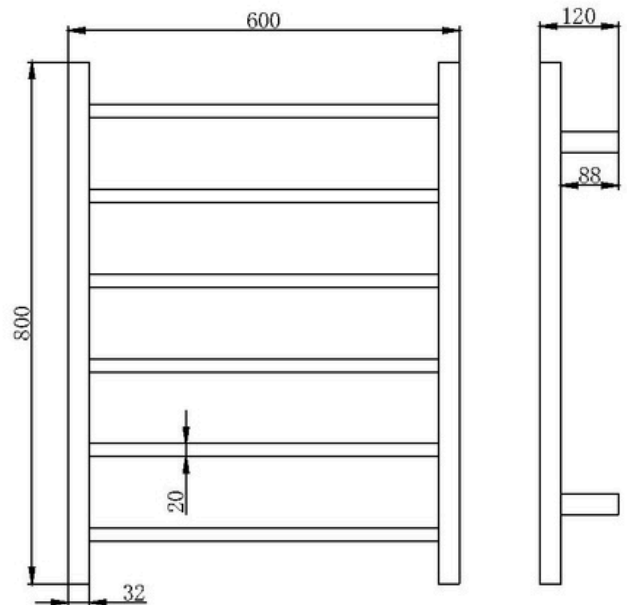

DETAILS

Style:	Ladder Wall Mount
Height:	800mm
Width:	600mm
Rails:	6
Style:	Round
Fixings:	Wall Mounted
Rating:	IP55
Colour:	Brushed GunMetal PVD Plated

FEATURES

- Minimal Design
- Other Colours Available
- SS304
- SAA Approved
- Comes With 1M Cable & Plug
- 220-240V
- On/Off Button
- Hard Wire or Plug In
- Multi Wire LH or RH
- Auto Off 6Hr,4Hr,2Hr