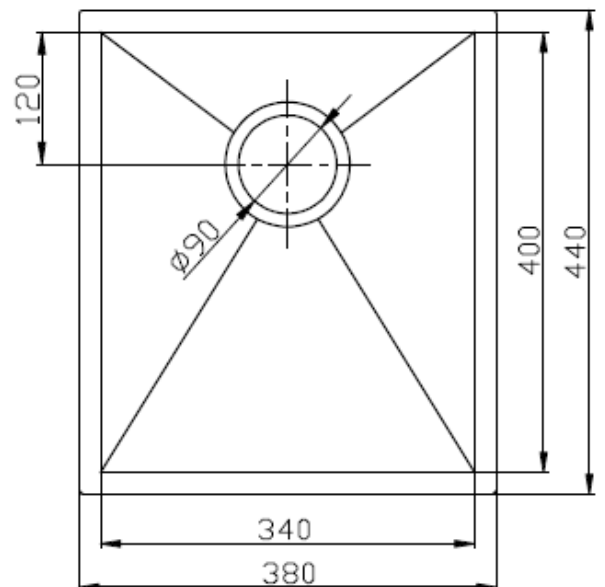

FEATURES

- Suitable for outdoor use
- R15 Radius Corners
- Thin Edged
- Noise Reducing Sound Absorbing Pads
- Perfect for Alfresco