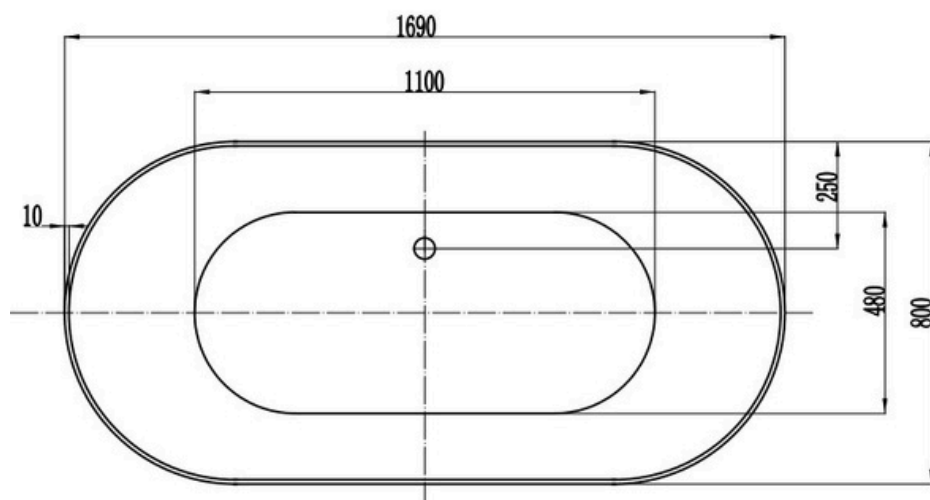

PRINCE 1690MM

PRINCE

SLUMBER EDGE COMFORT

**LENGTH 1690mm WIDTH 800mm
HEIGHT 580mm DEPTH 430mm TRAP CLEARANCE 125MM**

- SUPER THIN EDGE 10MM
- SANITARY GRADE ACRYLIC
- HIGH GLOSS WHITE FINISH
- MODERN DESIGN
- STEEL FRAME & ADJUSTABLE FEET FOR EASY INSTALLATION
- OFFSET WASTE POSITION FOR LARGER SEATING AREA
- **CODE : 1690mm 1632874**