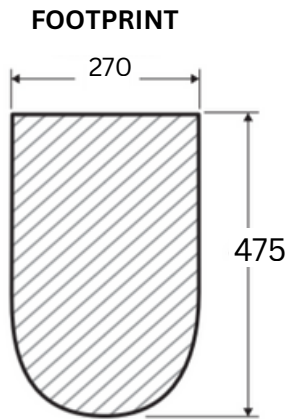

### EASE OF CLEANING

CONCEALED  
REAR ENTRY  
WATER ENTRY

RIMLESS  
INTERNAL PAN  
RIM

SMOOTH CURVED  
FRONTED  
PAN

**1.2.26  
New  
S Trap  
Setout**

- WALL FACED SUITE
- ROUND CHROME MINI 38MM BUTTON
- 4 STAR WELS 3L
- RIMLESS RIM PAN FOR EASE OF CLEANING

- **100mm TO 200mm SETOUT**
- DUAL BACK & BTM WATER INLET
- SLIMLINE SANDWICH SEAT
- CODE 1653893

# MANOR

**1.2.26**  
**New**  
**S Trap**  
**Setout**

- COMES WITH PWG002 BEND 1653619

- OPTIONAL PWG003 BEND 1626169 MAX OFFSET CAN BE 240MM

• **CODE 1653893**