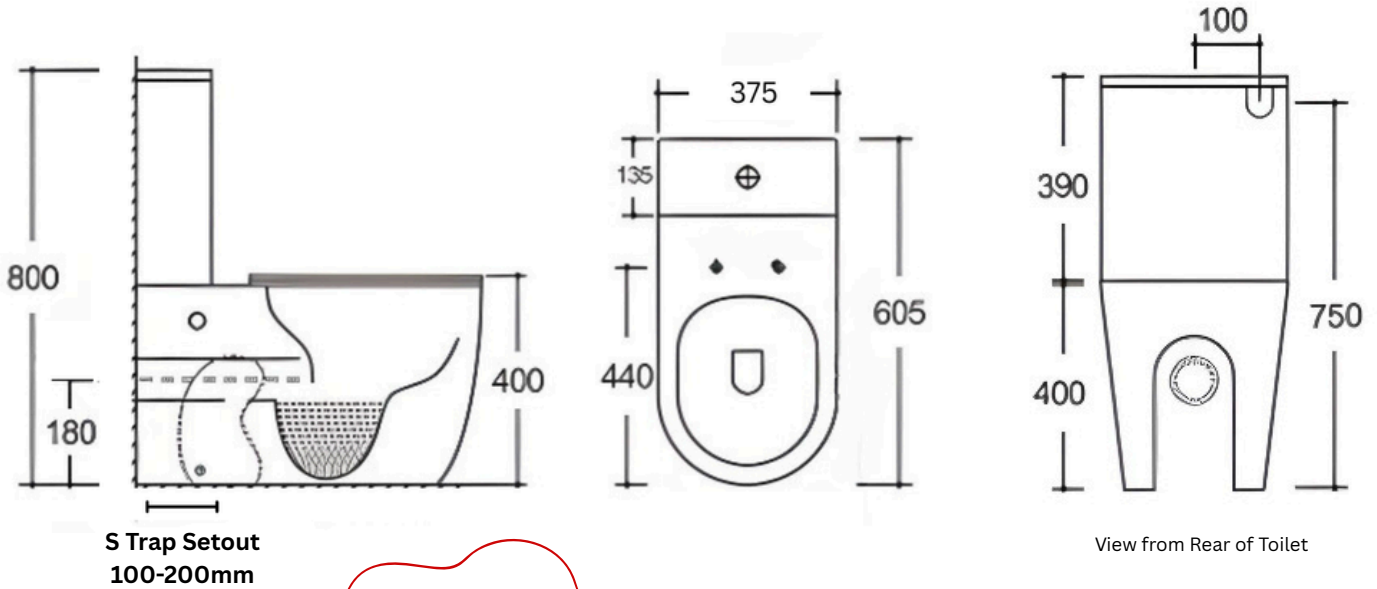

MANOR

1.2.26
New
S Trap
Setout