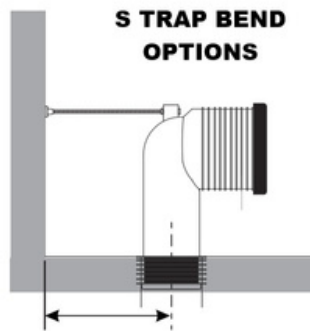

- COMES WITH PWG002 BEND 1653619