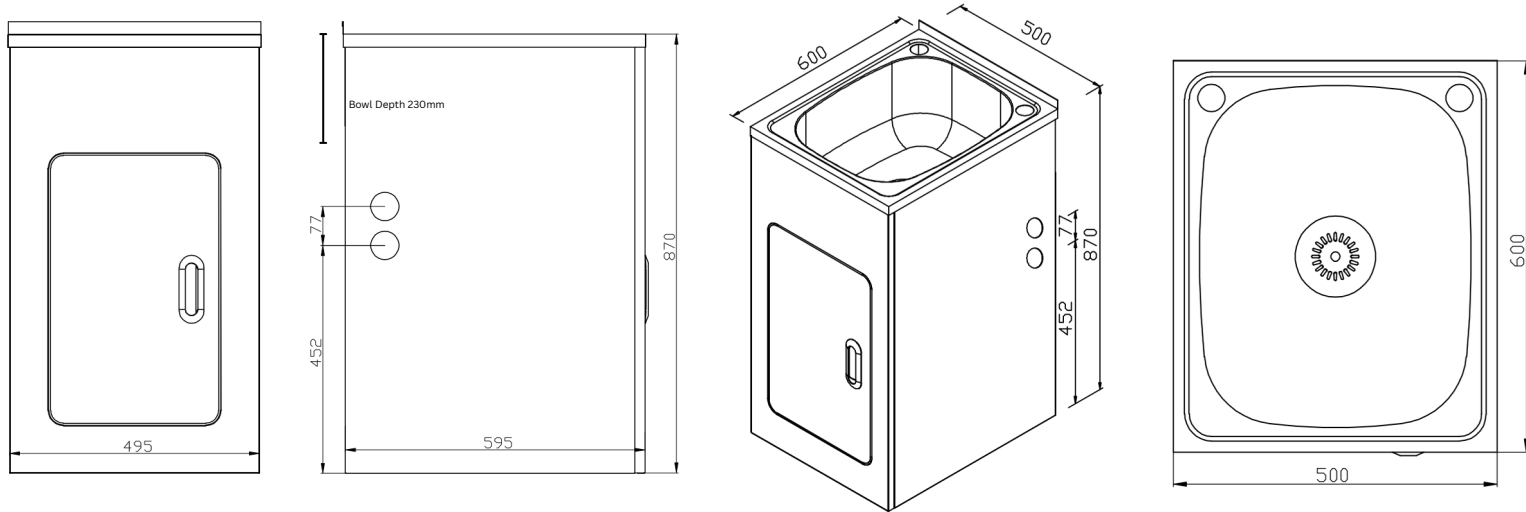

1618671 PATRA

1656890 Inline

1607259 HANDO