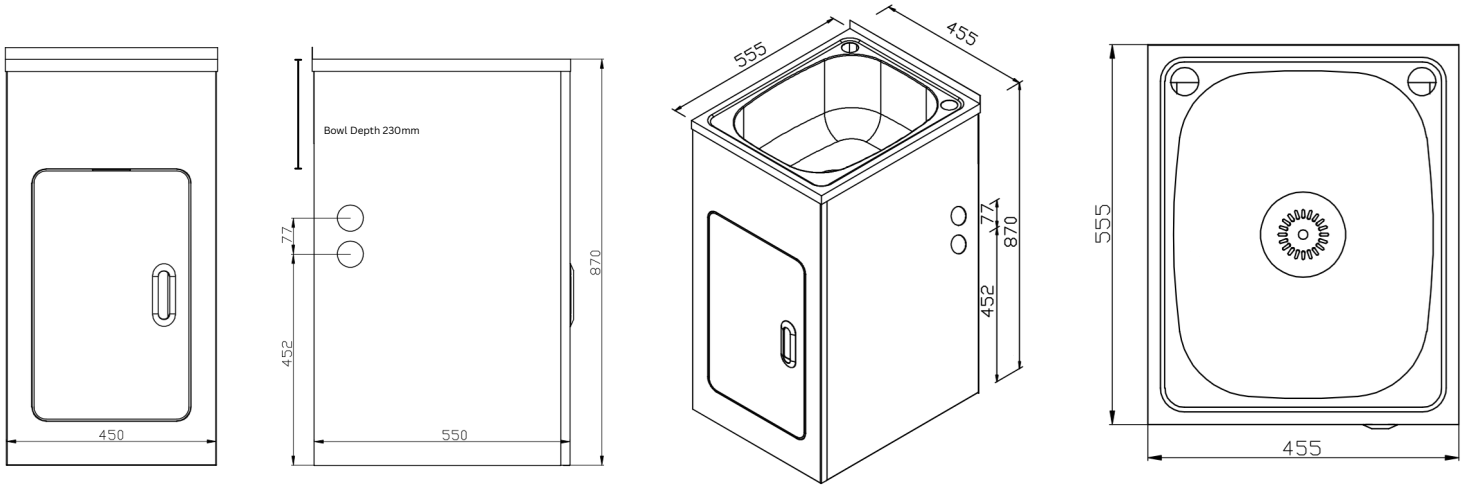

1618671 PATRA