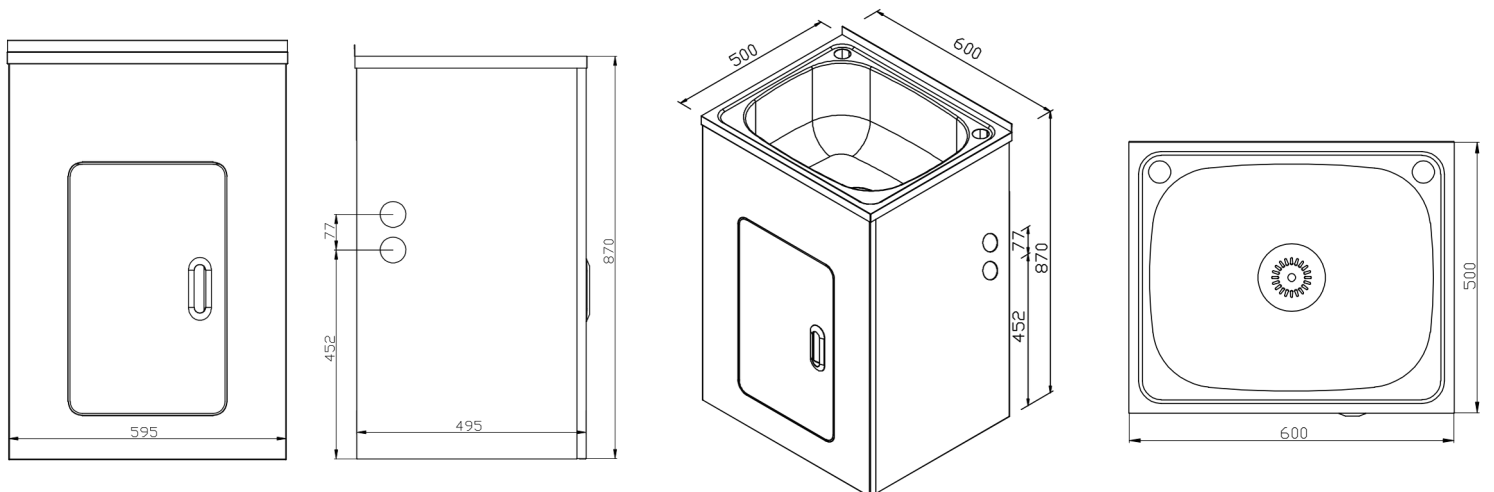

HANDY FEATURE :

- **PVC CABINET CAN BE DRILLED FOR HOSE & PIPE ACCESS**

1618671 PATRA

1656890 Inline

1607259 HANDO

Side View No Bowl

Aerial View No Bowl

TO THE INSTALLER
SOLID PVC CABINET