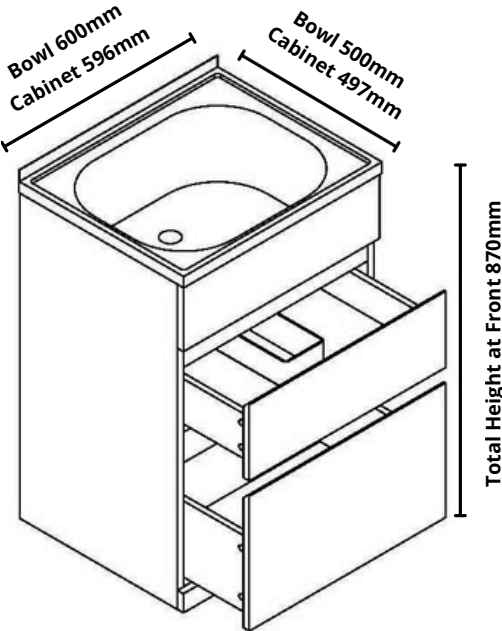

COMES WITH :

- **SS304 STAINLESS STEEL BOWLS**
- **GLOSS WHITE FREESTANDING CABINET**
- **BASKET WASTE INCLUDED**
- **MODERN SHAPED DOOR**
- **REVERSABLE BYPASS IN BOWL, FOR WASHING MACHINE HOSE OR MIXER TAP & A CHROME COVER CAP IF NEEDED**
- **BASKET PLUG & WASTE INCLUDED**
- **RINSE BYPASS KIT INCLUDED**

- **SS304 STAINLESS STEEL BOWLS**
- **GLOSS WHITE FREESTANDING SOLID PVC CABINET**
- **CABINET WILL NOT RUST**
- **BASKET WASTE INCLUDED**
- **TWO DRAWERS**
- **REVERSABLE BYPASS IN BOWL, FOR WASHING MACHINE HOSE OR MIXER TAP & A CHROME COVER CAP IF NEEDED**
- **BASKET PLUG & WASTE INCLUDED**
- **RINSE BYPASS KIT INCLUDED**

HANDY FEATURE :

- **PVC CABINET CAN BE DRILLED FOR HOSE & PIPE ACCESS**

1618671 PATRA

1656890 Inline

1607259 HANDO

Side View No Bowl

Aerial View No Bowl

TO THE INSTALLER
SOLID PVC CABINET

A Holesaw (not supplied) Can Be Used On The Side Of The Cabinet For Washing Machine Hose Entry Points

Remember to remove the drawer before proceeding to drill

1636172
MODEL : HANDO DELUXE
45 LITRE CAPACITY