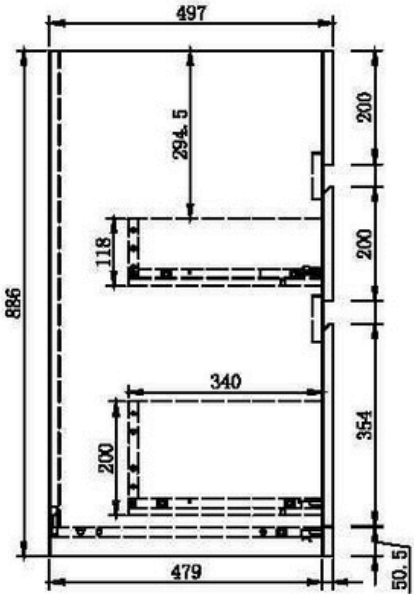

1618671
MODEL : PATRA
MINI COMPACT
35 LITRE CAPACITY

1656890
MODEL : INLINE
600mm DEPTH TO MATCH BENCHTOPS
45 LITRE CAPACITY

1607259
MODEL : HANDO
TRADITIONAL WIDTH
45 LITRE CAPACITY

LAUNDRY CABINETS

ECONOMICAL
EASY TO INSTALL
FUNCTIONAL
TIMELESS

HANDY FEATURE :

- **PVC CABINET CAN BE DRILLED FOR HOSE & PIPE ACCESS**

1618671 PATRA

1656890 Inline

1607259 HANDO

Side View No Bowl

Aerial View No Bowl

TO THE INSTALLER
SOLID PVC CABINET