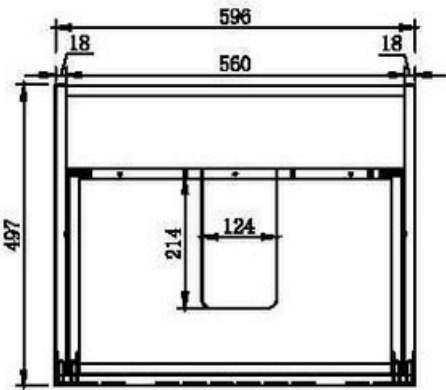

HANDY FEATURE :

- **PVC CABINET CAN BE DRILLED FOR HOSE & PIPE ACCESS**

1618671 PATRA

1656890 Inline

1607259 HANDO

Side View No Bowl

Aerial View No Bowl

TO THE INSTALLER
SOLID PVC CABINET