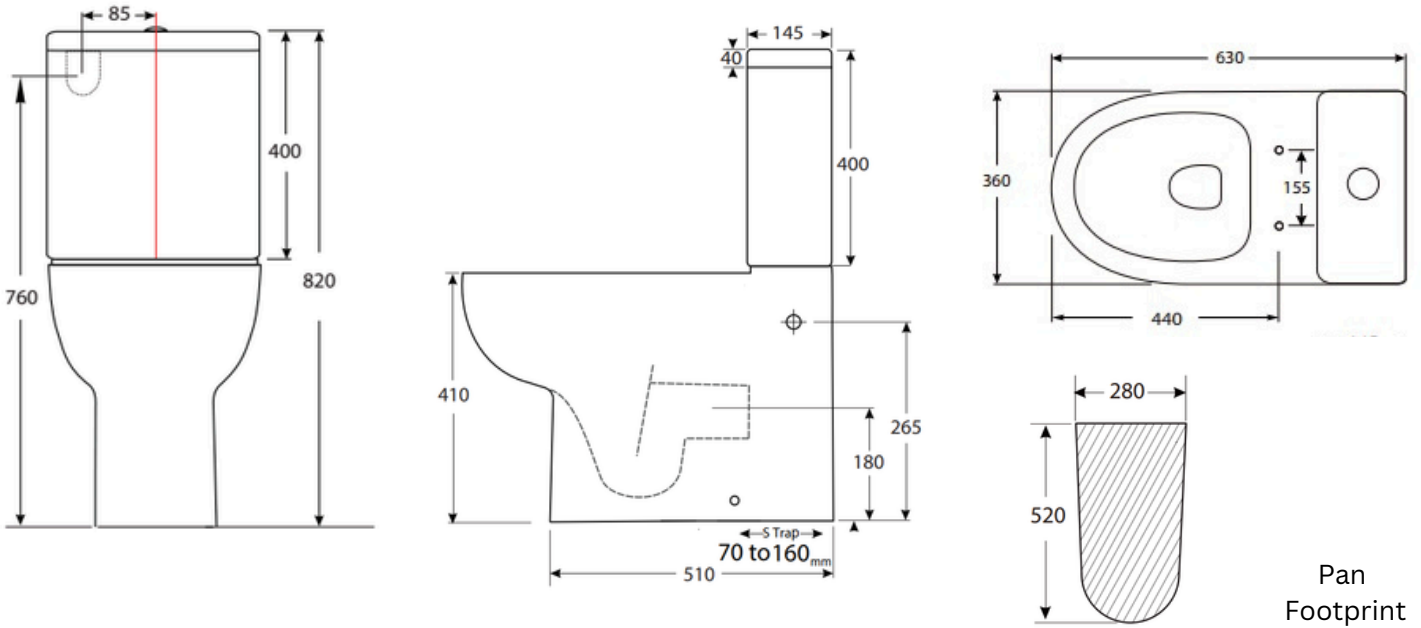

BARNETT

Pan
Footprint