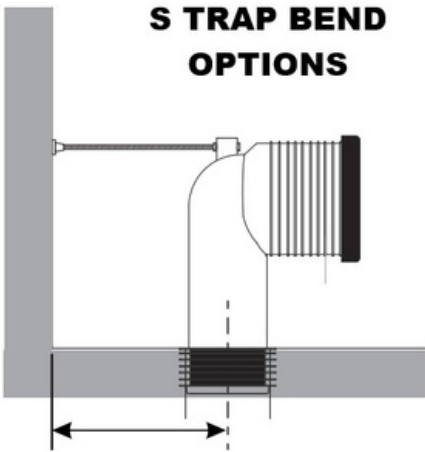

S TRAP BEND OPTIONS